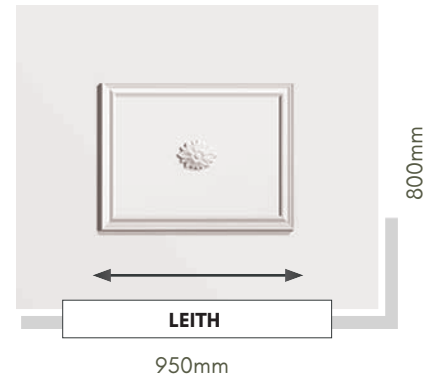

# SECURITY

Panels can be manufactured with 4mm, 9mm or Solid MDF cores for added security. Surcharges apply. Please ask for full details.

Upgrade

Sandblasted  
Pinstripe  
& Ice Edge

# FLAT, CONSERVATORY. QUARTER & SIDE PANELS

Designed to compliment our range of door panels, we also produce an extensive range of half, quarter and conservatory sheet panels.

3000 x 1500, 1500 x 1500, 750 x 750, 845 x 1945, 850 x 2050, 900 x 2100