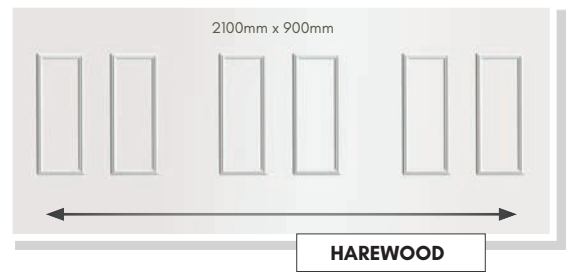

# FLAT, CONSERVATORY. QUARTER & SIDE PANELS

Designed to compliment our range of door panels, we also produce an extensive range of half, quarter and conservatory sheet panels.

3000 x 1500, 1500 x 1500, 750 x 750, 845 x 1945, 850 x 2050, 900 x 2100

**CARLTON**

**WINSLOW**

**RAGLEY**

SIDE PANELS ARE SUPPLIED 900mm x 2100mm

**MELBOURNE**

**NEWARK**

**SOPWELL**

515mm

525mm

525mm

2100mm x 900mm

**HAREWOOD**

2100mm x 900mm

**ABBERLEY**

2100mm x 900mm

**NEWARK**