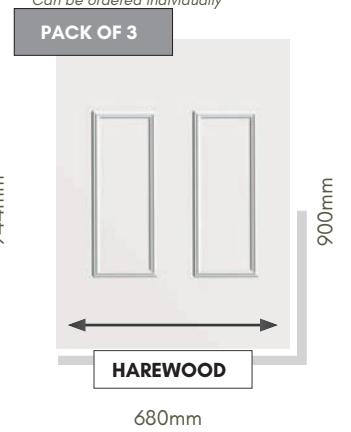

# FLAT, CONSERVATORY. QUARTER & SIDE PANELS

Designed to compliment our range of door panels, we also produce an extensive range of half, quarter and conservatory sheet panels.

3000 x 1500, 1500 x 1500, 750 x 750, 845 x 1945, 850 x 2050, 900 x 2100