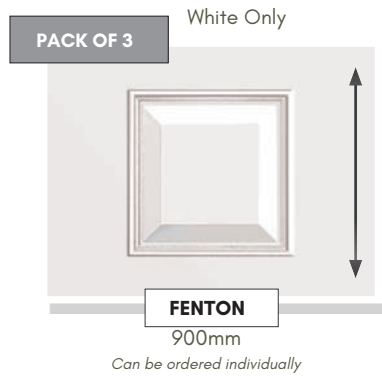

# SECURITY

Panels can be manufactured with 4mm, 9mm or Solid MDF cores for added security. Surcharges apply. Please ask for full details.

Upgrade

Sandblasted  
Pinstripe  
& Ice Edge

# FLAT, CONSERVATORY. QUARTER & SIDE PANELS

Designed to compliment our range of door panels, we also produce an extensive range of half, quarter and conservatory sheet panels.

3000 x 1500, 1500 x 1500, 750 x 750, 845 x 1945, 850 x 2050, 900 x 2100