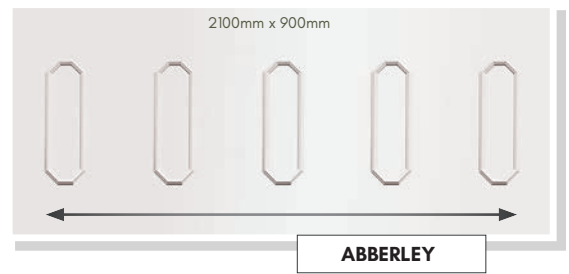

# FLAT, CONSERVATORY. QUARTER & SIDE PANELS

Designed to compliment our range of door panels, we also produce an extensive range of half, quarter and conservatory sheet panels.

3000 x 1500, 1500 x 1500, 750 x 750, 845 x 1945, 850 x 2050, 900 x 2100

**CARLTON**

**WINSLOW**

**RAGLEY**

SIDE PANELS ARE SUPPLIED 900mm x 2100mm

**MELBOURNE**

**NEWARK**

**SOPWELL**

515mm

525mm

525mm

2100mm x 900mm

**HAREWOOD**

2100mm x 900mm

**ABBERLEY**

2100mm x 900mm

**NEWARK**