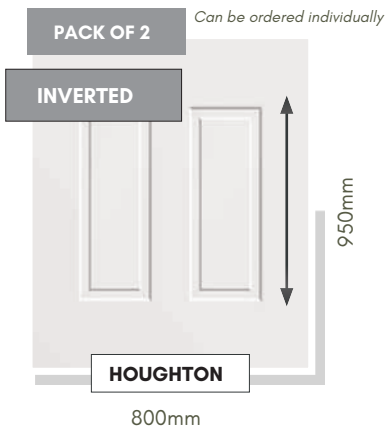

# FLAT, CONSERVATORY. QUARTER & SIDE PANELS

Designed to compliment our range of door panels, we also produce an extensive range of half, quarter and conservatory sheet panels.

3000 x 1500, 1500 x 1500, 750 x 750, 845 x 1945, 850 x 2050, 900 x 2100