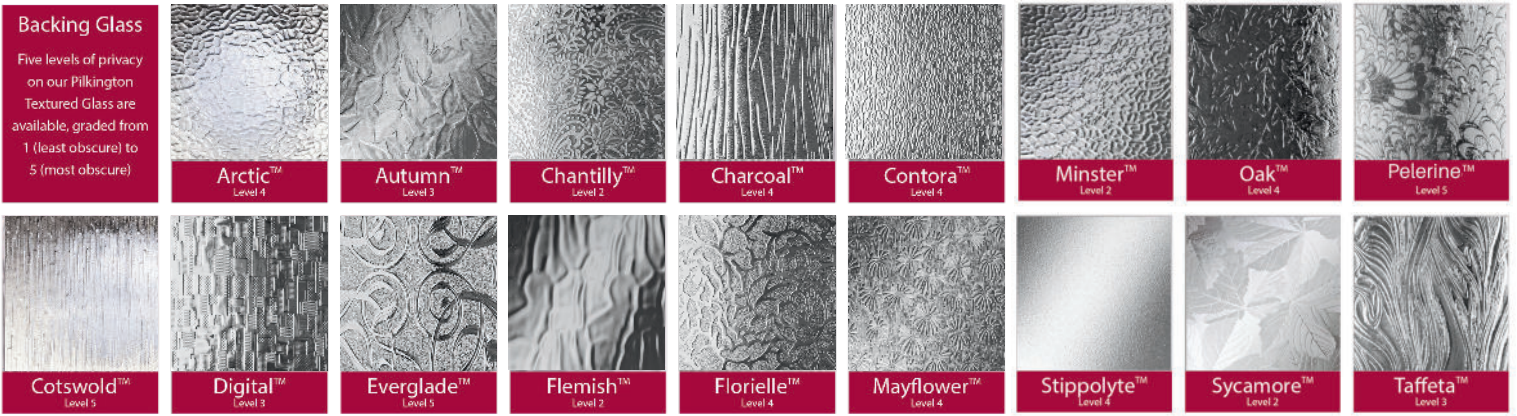

BACKING GLASS

Backing Glass

Five levels of privacy on our Pilkington Textured Glass are available, graded from 1 (least obscure) to 5 (most obscure)