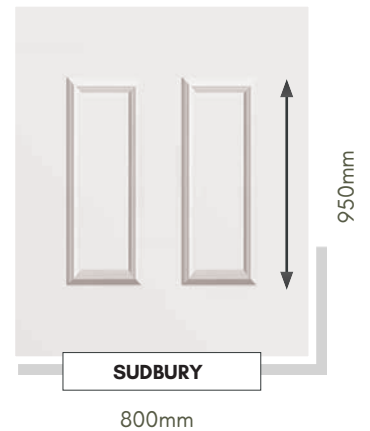

# FLAT, CONSERVATORY. QUARTER & SIDE PANELS

Designed to compliment our range of door panels, we also produce an extensive range of half, quarter and conservatory sheet panels.

3000 x 1500, 1500 x 1500, 750 x 750, 845 x 1945, 850 x 2050, 900 x 2100