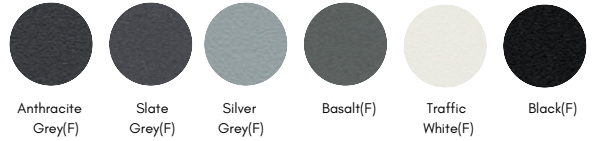

Feinstruktur