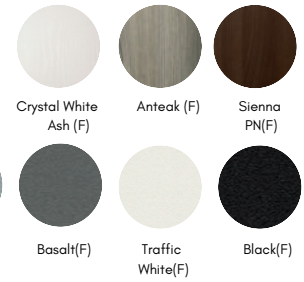

Feinstruktur