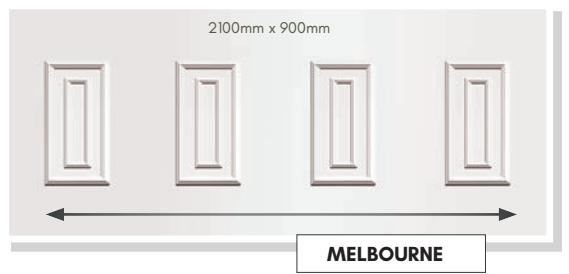

# FLAT, CONSERVATORY. QUARTER & SIDE PANELS

Designed to compliment our range of door panels, we also produce an extensive range of half, quarter and conservatory sheet panels.

3000 x 1500, 1500 x 1500, 750 x 750, 845 x 1945, 850 x 2050, 900 x 2100

**CARLTON**

**WINSLOW**

**RAGLEY**

SIDE PANELS ARE SUPPLIED 900mm x 2100mm

**MELBOURNE**

**NEWARK**

**SOPWELL**

515mm

525mm

525mm

2100mm x 900mm

**HAREWOOD**

2100mm x 900mm

**ABBERLEY**

2100mm x 900mm

**NEWARK**

2100mm x 900mm

**MELBOURNE**

2100mm x 900mm

**SOPWELL**

750mm

1850mm (Euro Size also Available)

**WALCOT  
SHIPLAP**

**WALCOT HALF  
SHIPLAP**