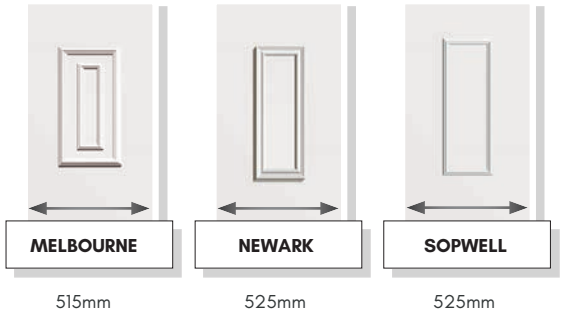

# FLAT, CONSERVATORY. QUARTER & SIDE PANELS

Designed to compliment our range of door panels, we also produce an extensive range of half, quarter and conservatory sheet panels.

3000 x 1500, 1500 x 1500, 750 x 750, 845 x 1945, 850 x 2050, 900 x 2100

**CARLTON**

**WINSLOW**

**RAGLEY**

SIDE PANELS ARE SUPPLIED 900mm x 2100mm

**MELBOURNE**

**NEWARK**

**SOPWELL**

515mm