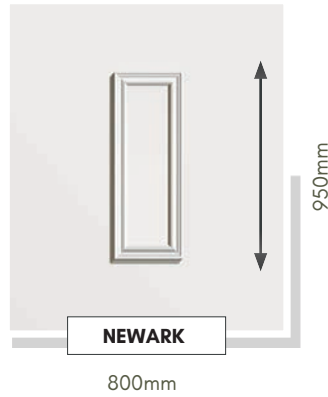

# FLAT, CONSERVATORY. QUARTER & SIDE PANELS

Designed to compliment our range of door panels, we also produce an extensive range of half, quarter and conservatory sheet panels.

3000 x 1500, 1500 x 1500, 750 x 750, 845 x 1945, 850 x 2050, 900 x 2100