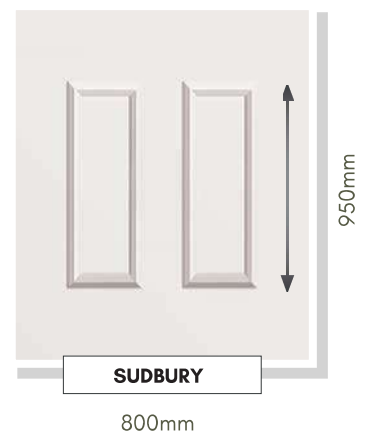

CONSERVATORY QUARTER & SIDE PANELS

Designed to compliment our range of door panels, we also produce an extensive range of half, quarter and conservatory sheet panels.

SIDE PANELS ARE SUPPLIED 900mm x 2100mm