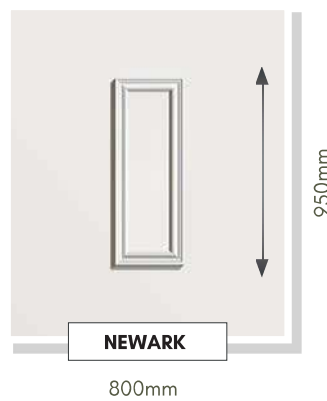

COLOUR OPTIONS

BACKING GLASS

ACCESSORIES

SECURITY

Panels can be manufactured with 4mm, 9mm or Solid MDF cores for added security. Surcharges apply. Please ask for full details.

DISCLAIMER

© Hallmark Panels Limited 2020 – Due to the limitations in photographic and printing processes, actual door and glass colours may vary from those illustrated in this brochure and should be used for guidance purposes only. Letterplate positioning is illustrated for guidance only. The actual fitted position is subject to door design, width and height restrictions and constraints. Hallmark Panels reserves the right to change product specification without prior notice.

CONSERVATORY QUARTER & SIDE PANELS

Designed to compliment our range of door panels, we also produce an extensive range of half, quarter and conservatory sheet panels.

SIDE PANELS ARE SUPPLIED 900mm x 2100mm