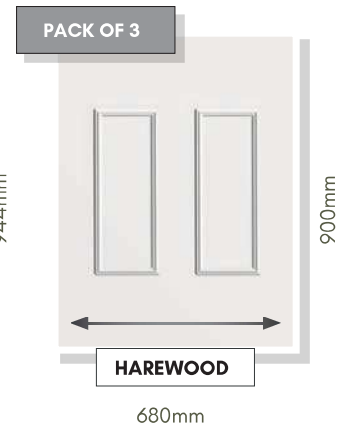

COLOUR OPTIONS

BACKING GLASS

ACCESSORIES

SECURITY

Panels can be manufactured with 4mm, 9mm or Solid MDF cores for added security. Surcharges apply. Please ask for full details.

DISCLAIMER

© Hallmark Panels Limited 2020 – Due to the limitations in photographic and printing processes, actual door and glass colours may vary from those illustrated in this brochure and should be used for guidance purposes only. Letterplate positioning is illustrated for guidance only. The actual fitted position is subject to door design, width and height restrictions and constraints. Hallmark Panels reserves the right to change product specification without prior notice.

CONSERVATORY QUARTER & SIDE PANELS

Designed to compliment our range of door panels, we also produce an extensive range of half, quarter and conservatory sheet panels.

SIDE PANELS ARE SUPPLIED 900mm x 2100mm