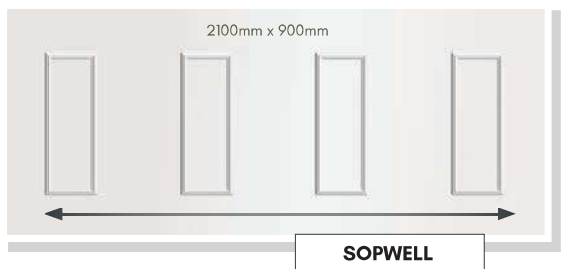

COLOUR OPTIONS

BACKING GLASS

ACCESSORIES

SECURITY

Panels can be manufactured with 4mm, 9mm or Solid MDF cores for added security. Surcharges apply. Please ask for full details.

DISCLAIMER

© Hallmark Panels Limited 2020 – Due to the limitations in photographic and printing processes, actual door and glass colours may vary from those illustrated in this brochure and should be used for guidance purposes only. Letterplate positioning is illustrated for guidance only. The actual fitted position is subject to door design, width and height restrictions and constraints. Hallmark Panels reserves the right to change product specification without prior notice.

CONSERVATORY QUARTER & SIDE PANELS

Designed to compliment our range of door panels, we also produce an extensive range of half, quarter and conservatory sheet panels.

SIDE PANELS ARE SUPPLIED 900mm x 2100mm