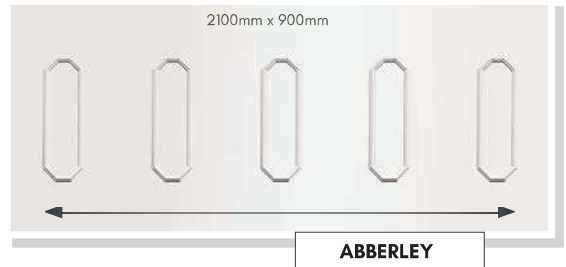

COLOUR OPTIONS

BACKING GLASS

ACCESSORIES

SECURITY

Panels can be manufactured with 4mm, 9mm or Solid MDF cores for added security. Surcharges apply. Please ask for full details.

DISCLAIMER

© Hallmark Panels Limited 2020 – Due to the limitations in photographic and printing processes, actual door and glass colours may vary from those illustrated in this brochure and should be used for guidance purposes only. Letterplate positioning is illustrated for guidance only. The actual fitted position is subject to door design, width and height restrictions and constraints. Hallmark Panels reserves the right to change product specification without prior notice.

CONSERVATORY QUARTER & SIDE PANELS

Designed to compliment our range of door panels, we also produce an extensive range of half, quarter and conservatory sheet panels.

SIDE PANELS ARE SUPPLIED 900mm x 2100mm