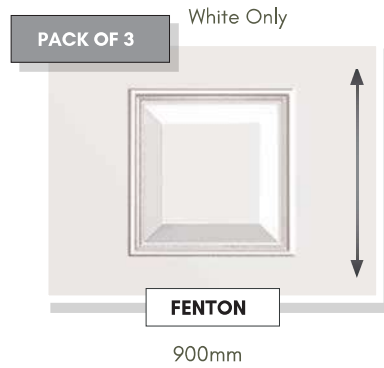

COLOUR OPTIONS

BACKING GLASS

ACCESSORIES

SECURITY

Panels can be manufactured with 4mm, 9mm or Solid MDF cores for added security. Surcharges apply. Please ask for full details.

DISCLAIMER

© Hallmark Panels Limited 2020 – Due to the limitations in photographic and printing processes, actual door and glass colours may vary from those illustrated in this brochure and should be used for guidance purposes only. Letterplate positioning is illustrated for guidance only. The actual fitted position is subject to door design, width and height restrictions and constraints. Hallmark Panels reserves the right to change product specification without prior notice.

CONSERVATORY QUARTER & SIDE PANELS

Designed to compliment our range of door panels, we also produce an extensive range of half, quarter and conservatory sheet panels.

SIDE PANELS ARE SUPPLIED 900mm x 2100mm