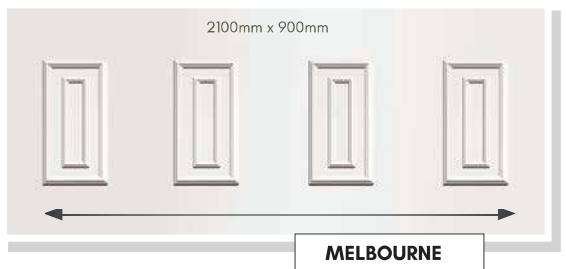

CONSERVATORY QUARTER & SIDE PANELS

Designed to compliment our range of door panels, we also produce an extensive range of half, quarter and conservatory sheet panels.

SIDE PANELS ARE SUPPLIED 900mm x 2100mm