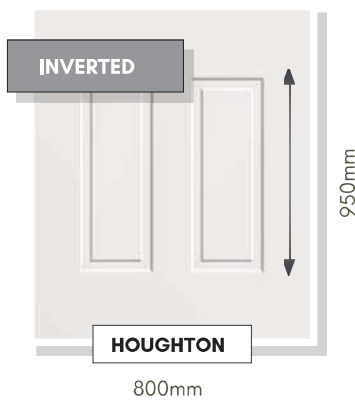

CONSERVATORY QUARTER & SIDE PANELS

Designed to compliment our range of door panels, we also produce an extensive range of half, quarter and conservatory sheet panels.

SIDE PANELS ARE SUPPLIED 900mm x 2100mm