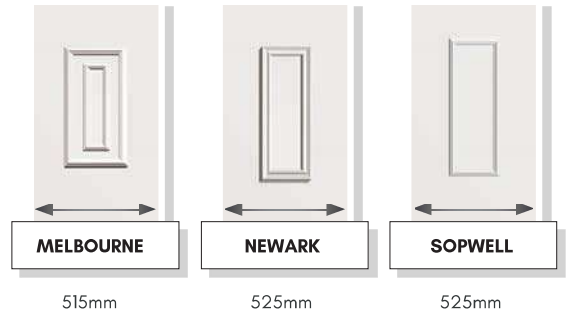

COLOUR OPTIONS

BACKING GLASS

ACCESSORIES

SECURITY

Panels can be manufactured with 4mm, 9mm or Solid MDF cores for added security. Surcharges apply. Please ask for full details.

DISCLAIMER

© Hallmark Panels Limited 2020 – Due to the limitations in photographic and printing processes, actual door and glass colours may vary from those illustrated in this brochure and should be used for guidance purposes only. Letterplate positioning is illustrated for guidance only. The actual fitted position is subject to door design, width and height restrictions and constraints. Hallmark Panels reserves the right to change product specification without prior notice.

CONSERVATORY QUARTER & SIDE PANELS

Designed to compliment our range of door panels, we also produce an extensive range of half, quarter and conservatory sheet panels.

SIDE PANELS ARE SUPPLIED 900mm x 2100mm