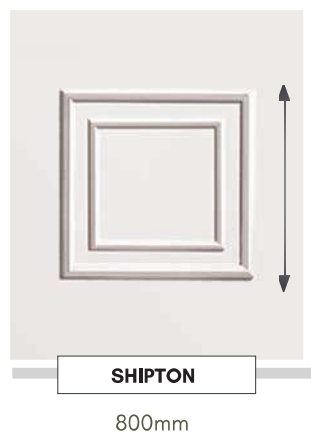

COLOUR OPTIONS

BACKING GLASS

ACCESSORIES

SECURITY

Panels can be manufactured with 4mm, 9mm or Solid MDF cores for added security. Surcharges apply. Please ask for full details.

DISCLAIMER

© Hallmark Panels Limited 2020 – Due to the limitations in photographic and printing processes, actual door and glass colours may vary from those illustrated in this brochure and should be used for guidance purposes only. Letterplate positioning is illustrated for guidance only. The actual fitted position is subject to door design, width and height restrictions and constraints. Hallmark Panels reserves the right to change product specification without prior notice.

CONSERVATORY QUARTER & SIDE PANELS

Designed to compliment our range of door panels, we also produce an extensive range of half, quarter and conservatory sheet panels.

SIDE PANELS ARE SUPPLIED 900mm x 2100mm