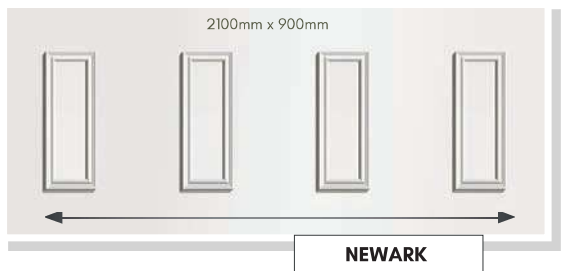

CONSERVATORY QUARTER & SIDE PANELS

Designed to compliment our range of door panels, we also produce an extensive range of half, quarter and conservatory sheet panels.

SIDE PANELS ARE SUPPLIED 900mm x 2100mm