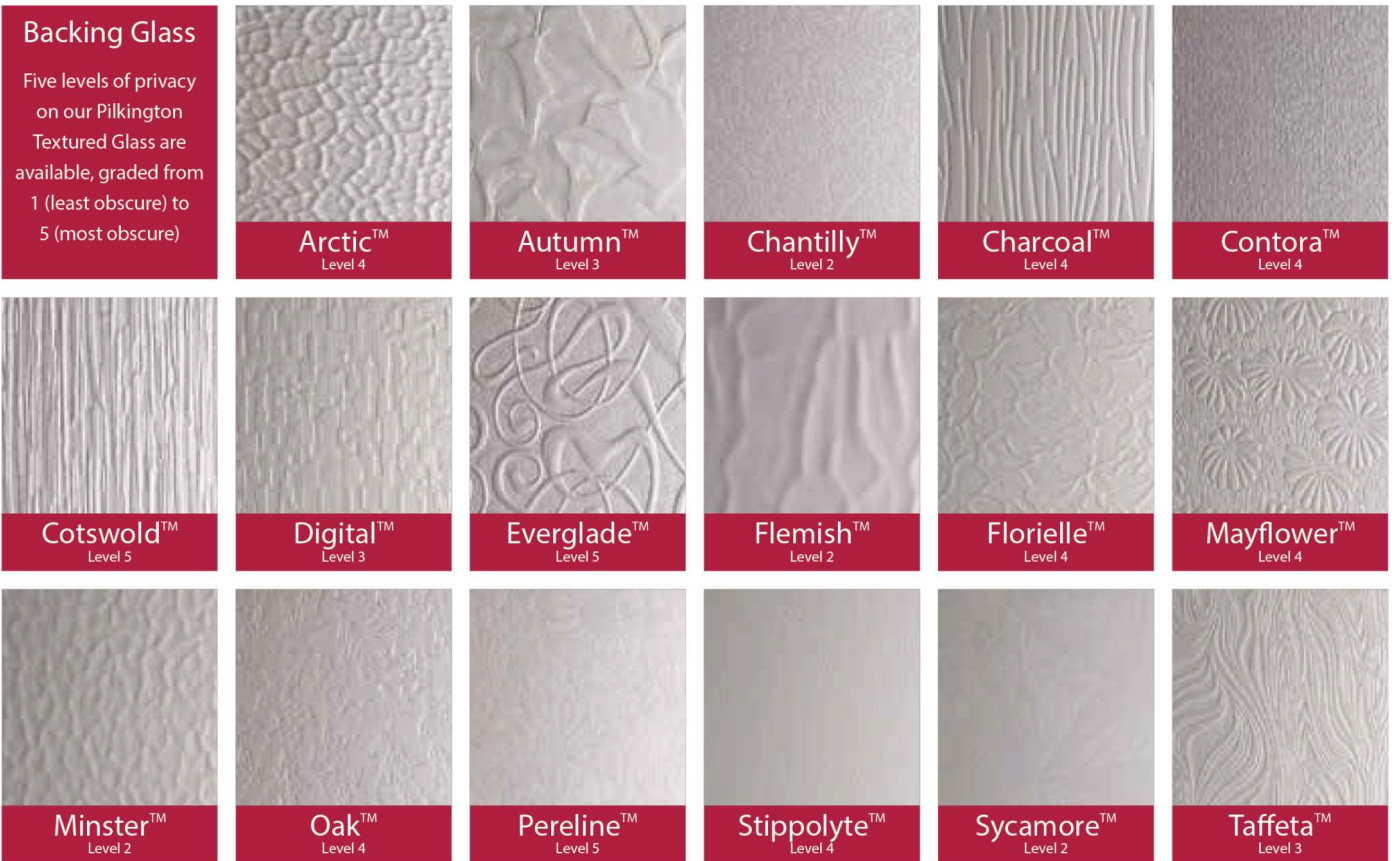

ACCESSORIES