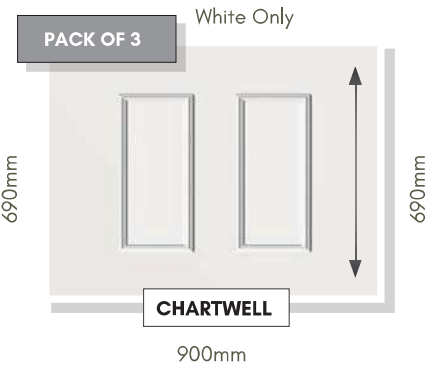

COLOUR OPTIONS

BACKING GLASS

ACCESSORIES

SECURITY

Panels can be manufactured with 4mm, 9mm or Solid MDF cores for added security. Surcharges apply. Please ask for full details.

DISCLAIMER

© Hallmark Panels Limited 2020 – Due to the limitations in photographic and printing processes, actual door and glass colours may vary from those illustrated in this brochure and should be used for guidance purposes only. Letterplate positioning is illustrated for guidance only. The actual fitted position is subject to door design, width and height restrictions and constraints. Hallmark Panels reserves the right to change product specification without prior notice.

CONSERVATORY QUARTER & SIDE PANELS

Designed to compliment our range of door panels, we also produce an extensive range of half, quarter and conservatory sheet panels.

SIDE PANELS ARE SUPPLIED 900mm x 2100mm