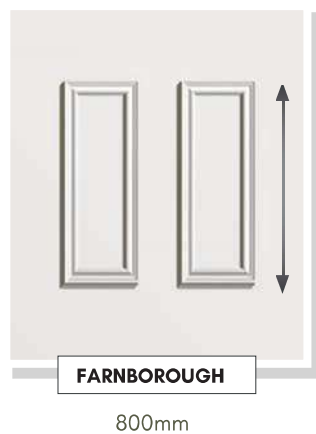

COLOUR OPTIONS

BACKING GLASS

ACCESSORIES

SECURITY

Panels can be manufactured with 4mm, 9mm or Solid MDF cores for added security. Surcharges apply. Please ask for full details.

DISCLAIMER

© Hallmark Panels Limited 2020 – Due to the limitations in photographic and printing processes, actual door and glass colours may vary from those illustrated in this brochure and should be used for guidance purposes only. Letterplate positioning is illustrated for guidance only. The actual fitted position is subject to door design, width and height restrictions and constraints. Hallmark Panels reserves the right to change product specification without prior notice.

CONSERVATORY QUARTER & SIDE PANELS

Designed to compliment our range of door panels, we also produce an extensive range of half, quarter and conservatory sheet panels.

SIDE PANELS ARE SUPPLIED 900mm x 2100mm