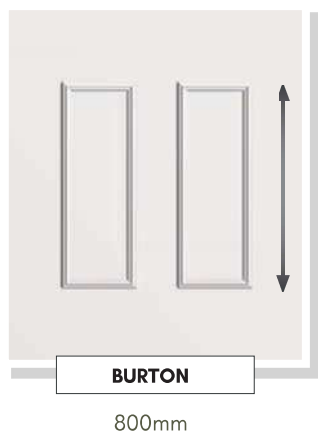

COLOUR OPTIONS

BACKING GLASS

ACCESSORIES

SECURITY

Panels can be manufactured with 4mm, 9mm or Solid MDF cores for added security. Surcharges apply. Please ask for full details.

DISCLAIMER

© Hallmark Panels Limited 2020 – Due to the limitations in photographic and printing processes, actual door and glass colours may vary from those illustrated in this brochure and should be used for guidance purposes only. Letterplate positioning is illustrated for guidance only. The actual fitted position is subject to door design, width and height restrictions and constraints. Hallmark Panels reserves the right to change product specification without prior notice.

CONSERVATORY QUARTER & SIDE PANELS

Designed to compliment our range of door panels, we also produce an extensive range of half, quarter and conservatory sheet panels.

SIDE PANELS ARE SUPPLIED 900mm x 2100mm