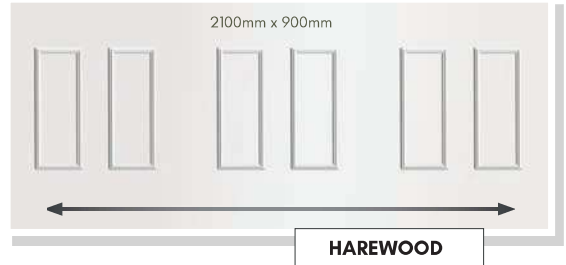

CONSERVATORY QUARTER & SIDE PANELS

Designed to compliment our range of door panels, we also produce an extensive range of half, quarter and conservatory sheet panels.

SIDE PANELS ARE SUPPLIED 900mm x 2100mm