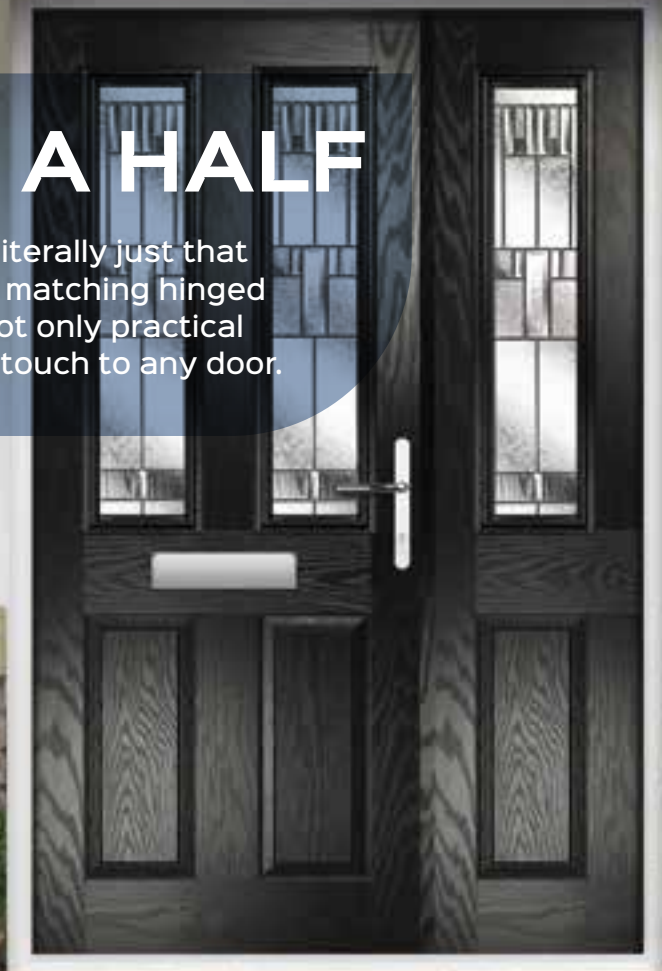

**Mercury Stable**  
Colour: Red  
Glass: Cotswold

**Mercury Stable**  
Colour: White  
Glass: Clear  
Cat Flap

# DOOR & A HALF

Our 'Door and a Half' is literally just that - a composite door plus matching hinged side panel. These are not only practical but add a super stylish touch to any door.

Door & a Half Meteor  
Colour: Black  
Glass: Prairie ☉  
Frame: White