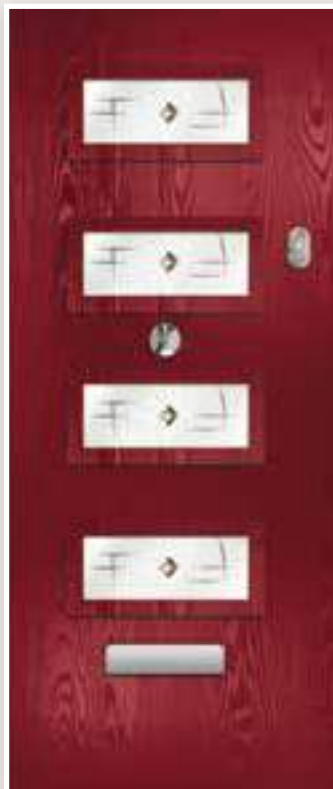

Saturn
Colour: Red
Glass: Murano Red