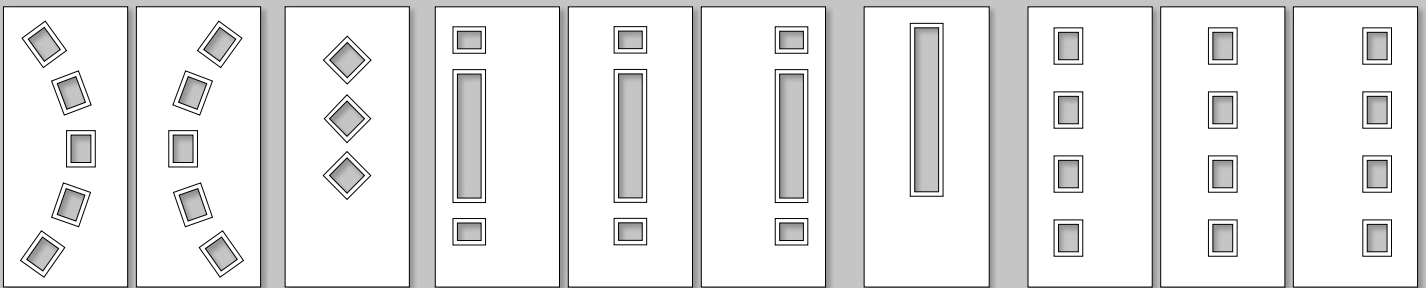

Halo (Left & right options) Page 24 & 25   **Astro** Page 26 & 27   **Neptune (Left, centre & right options)** Page 28 & 29   **Mars** Page 30 & 31   **Corvus (Left, centre & right options)** Page 32 & 33