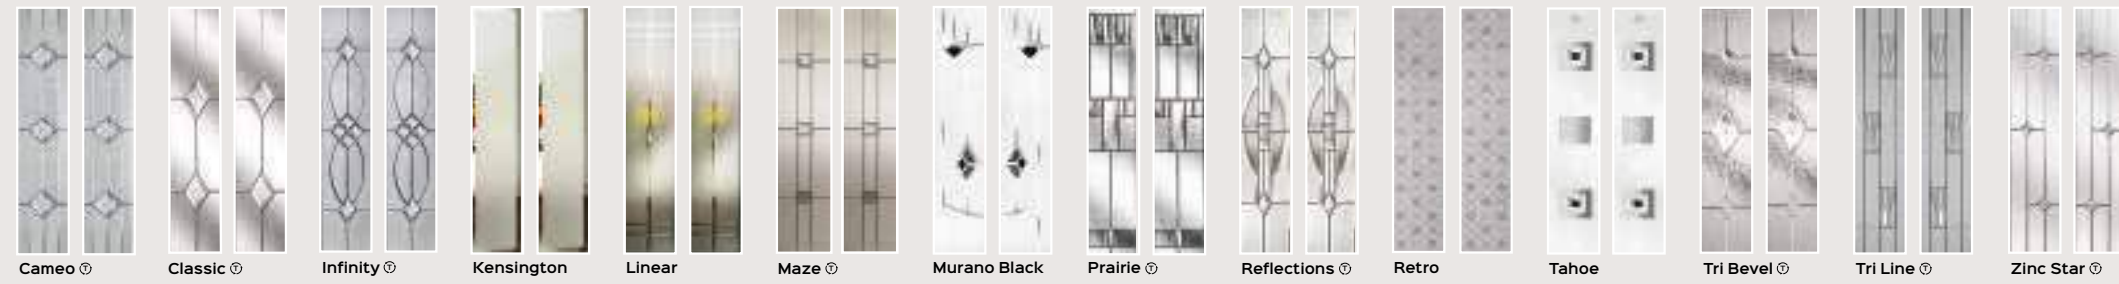

## NUMERALS

Available in the 5 finishes shown.

**Offset Round Bar Handle**  
Available in 600mm, 1200mm  
1800mm  
Black Bar only available in 1200mm

**Inline Rectangular Bar Handle**  
Available in 900mm  
1500mm

**Swept Handle**  
720mm

## METEOR GLASS