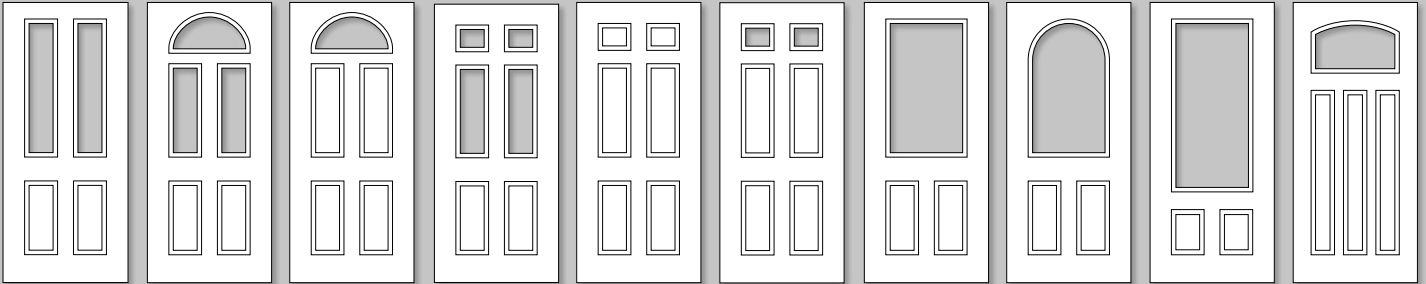

DOOR STYLES

TRADITIONAL STYLES

*Moonshine and Luna doors are available with a sunburst cassette if required.
**Orion & Callisto are not available in solid core.

Meteor Page 10 & 11   **Luna*** Page 12 & 13   **Moonshine*** Page 12 & 13   **Cosmos** Page 14 & 15   **Galaxy Solid** Page 14 & 15   **Galaxy** Page 14 & 15   **Super Nova** Page 16 & 17   **Stellar** Page 16 & 17   **Orion**** Page 18   **Callisto**** Page 19