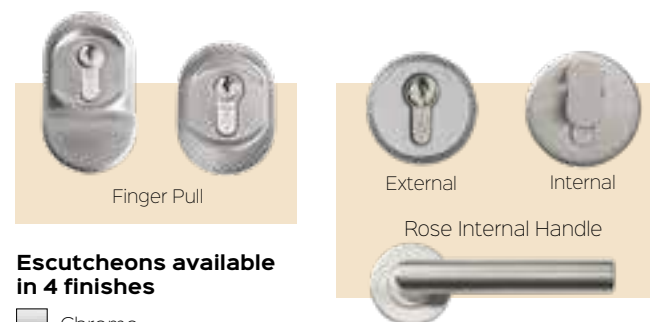

## HANDLES

Handles available in 7 finishes

- Chrome
- Black
- White
- Brushed Silver
- Gold
- Bronze
- Antique Black

## ESCUTCHEONS

Finger Pull / Escutcheons & Auto Engage Locks

Escutcheons available in 4 finishes

- Chrome
- Black
- Gold
- Stainless Steel

Available in Stainless Steel, Black & Chrome.