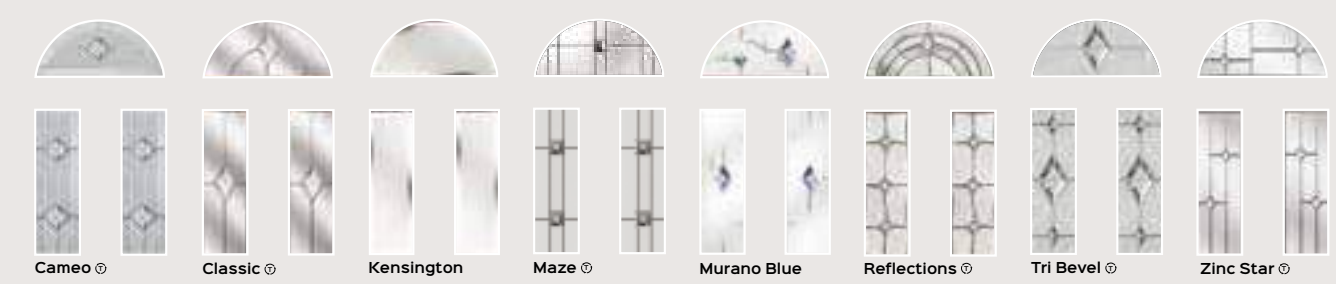

LUNA & MOONSHINE GLASS