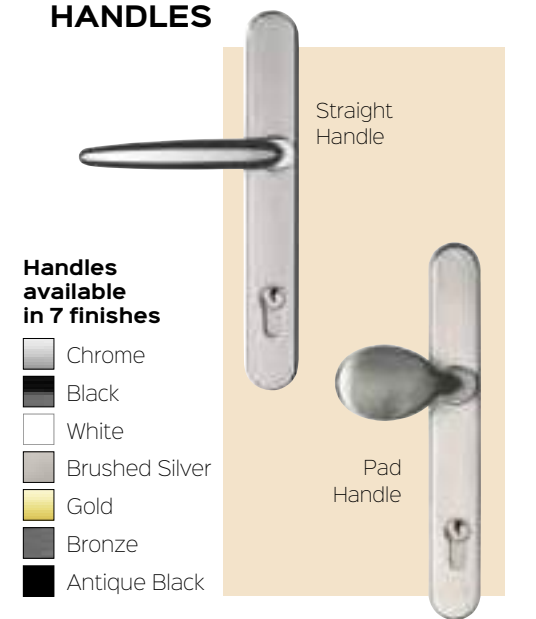

DOOR FURNITURE

HANDLES

Handles available in 7 finishes

- Chrome
- Black
- White
- Brushed Silver
- Gold
- Bronze
- Antique Black

ESCUTCHEONS

Finger Pull / Escutcheons & Auto Engage Locks