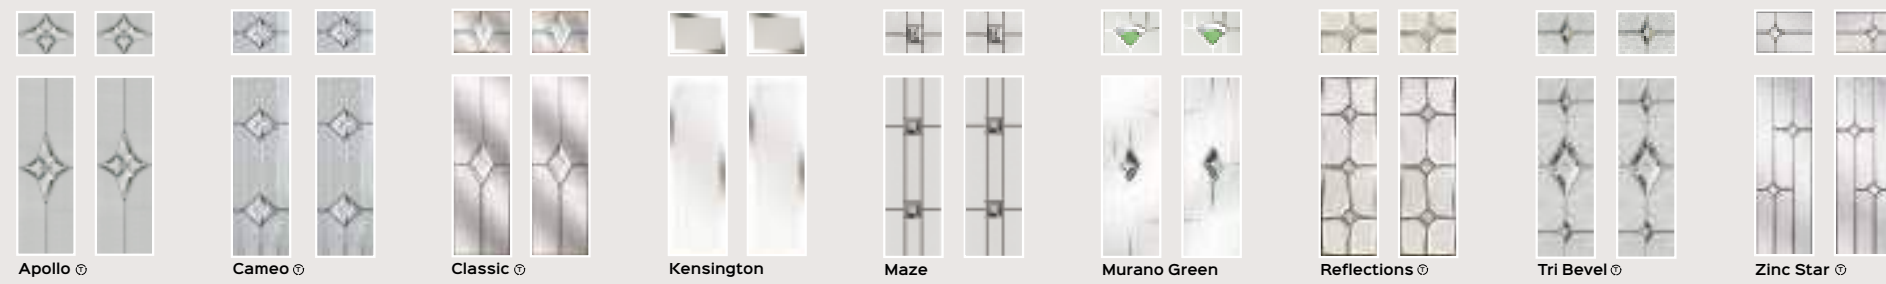

COSMOS & GALAXY GLASS