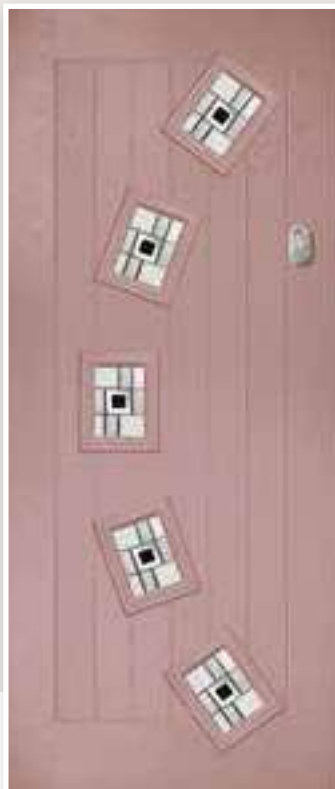

Halo
Colour: Pastel Pink
Glass: Modena Ⓢ