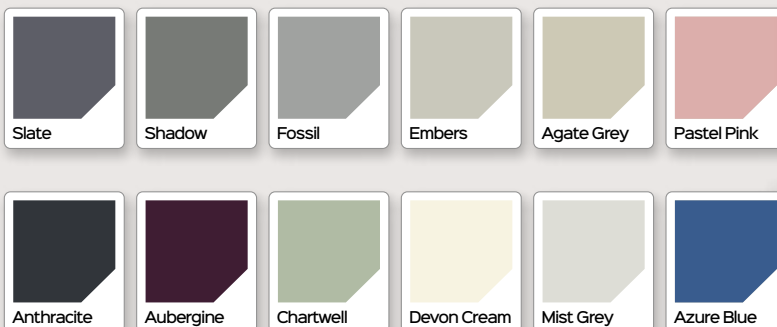

# COLOUR RANGE

## FIND YOUR PERFECT COLOUR

You can now choose any colour from the extensive RAL range to personalise your door.

### STANDARD COLOURS

Available in a range of 7 standard external colours.

### UNLIMITED COLOUR OPTIONS

Extensive sprayed RAL colour range available for Sapphire range.

White is the standard interior colour but both sides can be coloured for an extra cost.

We can colour your door frame to match your door!